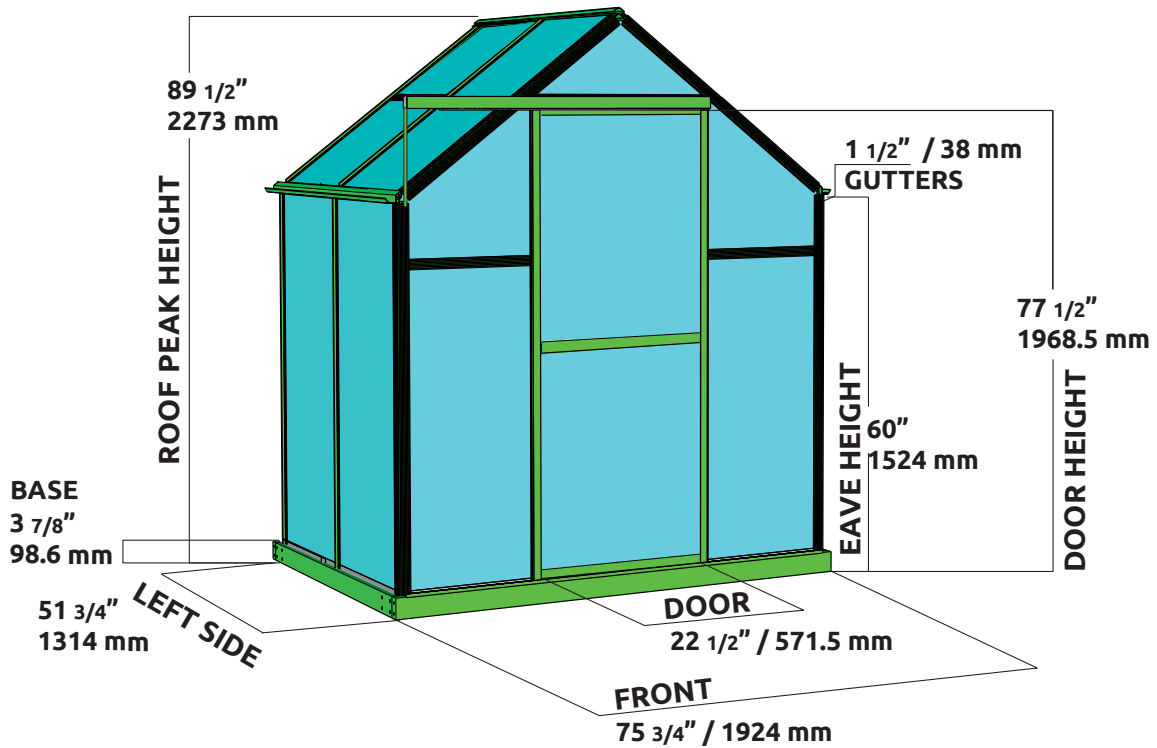

## 6x4 BIGHTON GREENHOUSE

- \* INTERIOR DOOR DIMENSIONS: 22 1/2" WIDE X 77 1/2" HEIGHT
- \* 6X4 INTERIOR GREENHOUSE DIMENSIONS: 75 3/4" W X 51 3/4" H
- \* 1 ROOF VENT WITH 6X4
- \* DRAIN KIT INCLUDED

# 6x8 BRIGHTON GREENHOUSE

- \* INTERIOR DOOR DIMENSIONS: 22 1/2" WIDE X 77 1/2" HEIGHT
- \* 6X8 INTERIOR GREENHOUSE DIMENSIONS: 75 3/4" W X 100 1/8" H
- \* 2 ROOF VENTS WITH 6X8
- \* DRAIN KIT INCLUDED